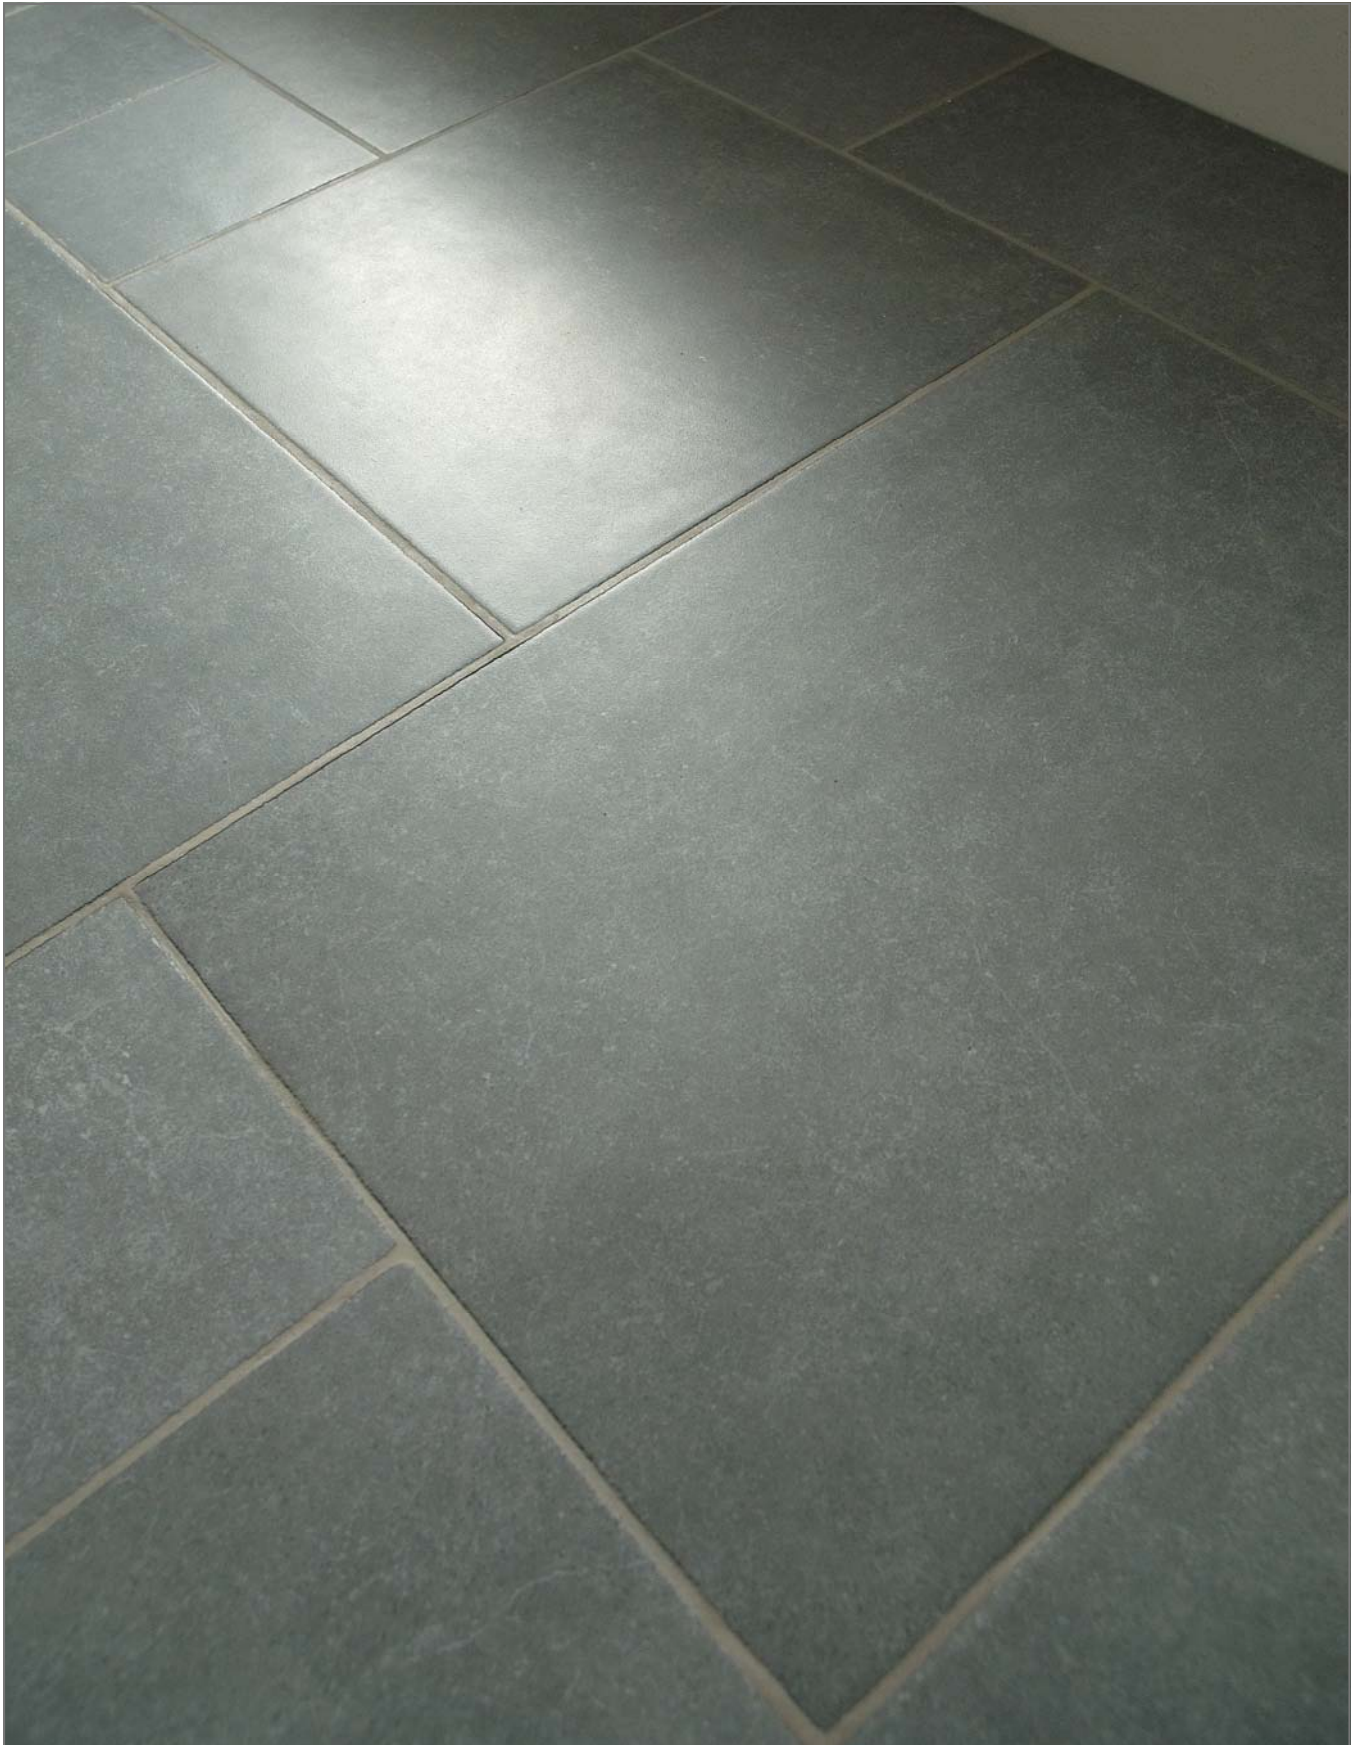

Grigio

Verde

Special order
colours
available in:
60x40, 40x40
40x20, 20x20

* Also available in
60x60

TABLEAU

TABLEAU

Brun

60x40